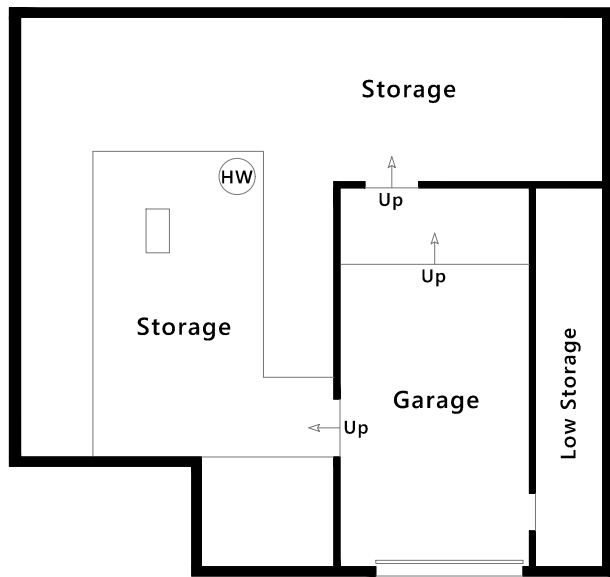

1074 Harvard Road

Piedmont, CA

1,685 Sq Ft

Basement

Main Level

1,225 Sq Ft

Upper Level

460 Sq Ft

Note: Square footage derived per the exterior face of all boundary walls.

Note: Square footage data represents an estimate and has been derived simply for the marketing-style floor plans developed by Open House Drafting.