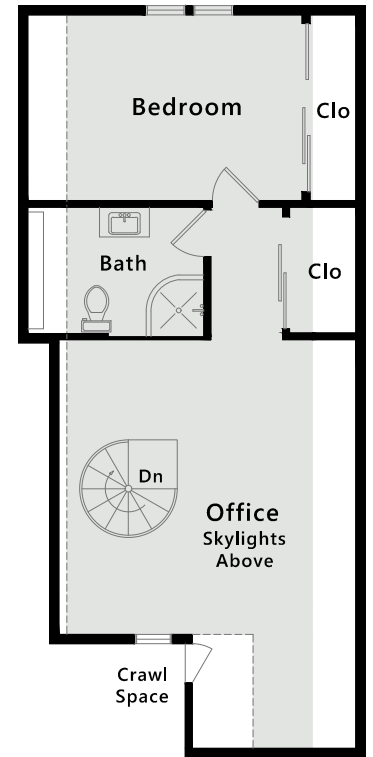

1074 Harvard Road

Piedmont, CA

1,685 Sq Ft

Basement

Main Level

1,225 Sq Ft

Upper Level

460 Sq Ft

Note: Square footage derived per the exterior face of all boundary walls.

Note: Square footage data represents an estimate and has been derived simply for the marketing-style floor plans developed by Open House Drafting.