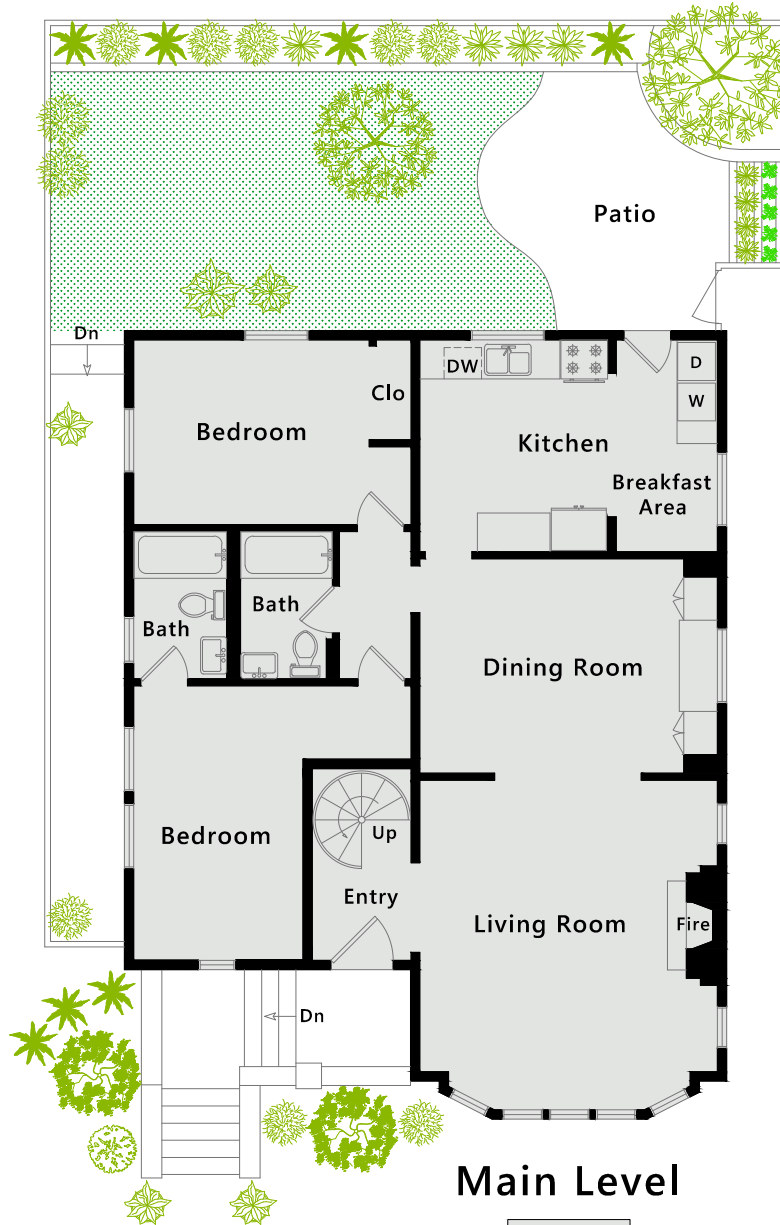

1074 Harvard Road

Piedmont, CA

1,685 Sq Ft

Basement

Main Level

1,225 Sq Ft

Upper Level

460 Sq Ft

Note: Square footage derived per the exterior face of all boundary walls.

Note: Square footage data represents an estimate and has been derived simply for the marketing-style floor plans developed by Open House Drafting.